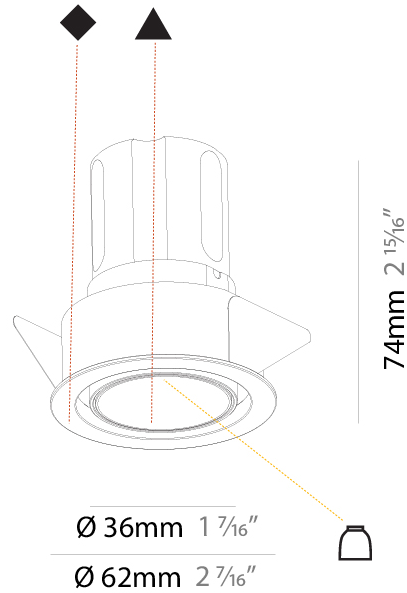

GENERAL

Series: Invader Standard
Subseries: Invader Adjustable
Brand: Prolicht
Division: Architectural
Mounting Type: Recessed
Mounting Location: Ceiling
Subcategory: Downlight

PHYSICAL

Shape: Round
Diameter (mm): 62
Diameter (in): 2 7/16
Height (mm): 74
Height (in): 2 15/16
Min. Recessing Depth (mm): 150
Min. Recessing Depth (in): 5 7/8
Light Distribution: Adjustable / Direct
Weight (kg): 0.138
Weight (lbs): 0.304
Fixture Finish: SSR / BKV / CWI / CRY / HAB / UFT / ITA / RUA / FTG / MYG / LOD / PUS / FRO / FUP / KIA / POP / BLS / SPG / MEY / GOH / GUM / CHC / COM / ABZ / JAG / OBR / MOS / ROR
Fixture Material: Aluminum
Cut-out Measurements: 57mm / 2 1/4"

ELECTRICAL

Lamp Type: LED (Zhaga Standard)
Input Wattage (W): 7.7
Total Output Wattage (W): 7
Dimming: Tri-Mode (Non-Dimming and Phase Dimming (120Vac only) and 0-10V Dimming)
Driver Included: No
Driver Location: Remote
Driver Type: Constant Current - 120 / 277Vac
Input Voltage (V): 120 - 277
Constant Current (MA): 250

LED

Number of LEDs: 1
Color Temperature (°K): 2700 / 3000 / 3500 / 4000
Max. Delivered Lumen (lm): 660 / 690 / 725 / 740
CRI: >90 CRI
Lamp Life (hrs): 50000

OPTICAL

Reflector°: 33 / 47 / 65
Adjustability: Rotational 180°; Tilt 30°

RATINGS AND CERTIFICATIONS

Certified By: Certified for North American Standards
IP rating: IP20

150mm 5 7/8"
57mm 2 1/4"
10 - 15mm 3/8" - 9/16"
180°
± 15°

A