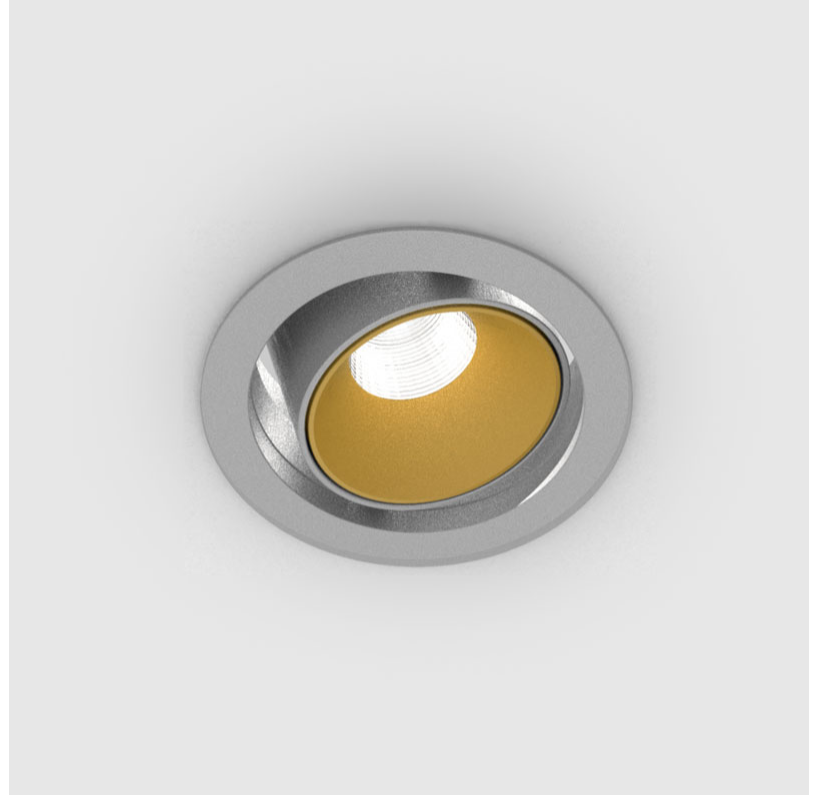

GENERAL

Series: Invader Standard
Subseries: Invader Adjustable
Brand: Prolicht
Division: Architectural
Mounting Type: Recessed
Mounting Location: Ceiling
Subcategory: Downlight

PHYSICAL

Shape: Round
Diameter (mm): 62
Diameter (in): 2 7/16
Height (mm): 74
Height (in): 2 15/16
Min. Recessing Depth (mm): 150
Min. Recessing Depth (in): 5 7/8
Light Distribution: Adjustable / Direct
Weight (kg): 0.138
Weight (lbs): 0.304
Fixture Finish: SSR / BKV / CWI / CRY / HAB / UFT / ITA / RUA / FTG / MYG / LOD / PUS / FRO / FUP / KIA / POP / BLS / SPG / MEY / GOH / GUM / CHC / COM / ABZ / JAG / OBR / MOS / ROR
Fixture Material: Aluminum
Cut-out Measurements: 57mm / 2 1/4"

ELECTRICAL

Lamp Type: LED (Zhaga Standard)
Input Wattage (W): 7.7
Total Output Wattage (W): 7
Dimming: Tri-Mode (Non-Dimming and Phase Dimming (120Vac only) and 0-10V Dimming)
Driver Included: No
Driver Location: Remote
Driver Type: Constant Current - 120 / 277Vac
Input Voltage (V): 120 - 277
Constant Current (MA): 250

LED

Number of LEDs: 1
Color Temperature (°K): 2700 / 3000 / 3500 / 4000
Max. Delivered Lumen (lm): 660 / 690 / 725 / 740
CRI: >90 CRI
Lamp Life (hrs): 50000

OPTICAL

Reflector°: 33 / 47 / 65
Adjustability: Rotational 180°; Tilt 30°

RATINGS AND CERTIFICATIONS

Certified By: Certified for North American Standards
IP rating: IP20

150mm 5 7/8"
57mm 2 1/4"
10 - 15mm 3/8" - 9/16"
180°
± 15°

A