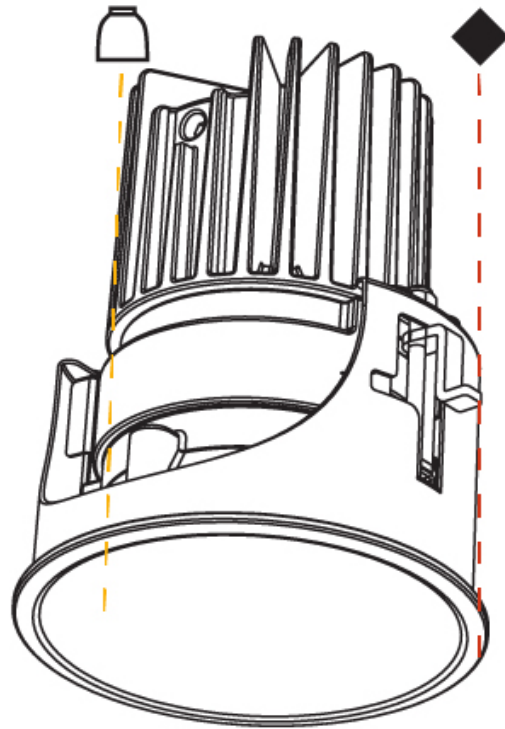

INVADER STANDARD RECESSED

A35602-

PROJECT

TYPE

SPECIFIER

QUANTITY

DATE

A