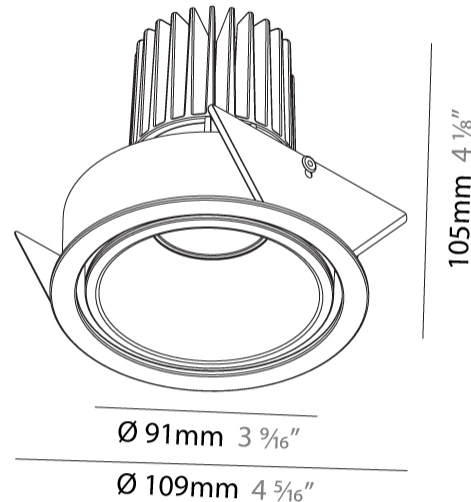

GENERAL

Series: Invader Standard
Brand: Prolicht
Division: Architectural
Mounting Type: Recessed
Mounting Location: Ceiling
Subcategory: Downlight

PHYSICAL

Shape: Round
Diameter (mm): 109
Diameter (in): 4 5/16
Height (mm): 105
Height (in): 4 1/8
Min. Recessing Depth (mm): 120
Min. Recessing Depth (in): 4 3/4
Light Distribution: Adjustable / Direct
Weight (kg): 0.434
Weight (lbs): 0.96
Fixture Finish: SSR / BKV / CWI / CRY / HAB / UFT / ITA / RUA / FTG / MYG / LOD / PUS / FRO / FUP / KIA / POP / BLS / SPG / MEY / GOH / GUM / CHC / COM / ABZ / JAG / OBR / MOS / ROR
Fixture Material: Aluminum
Cut-out Measurements: 104mm / 4 1/8"

ELECTRICAL

Lamp Type: LED (Zhaga Standard)
Input Wattage (W): 14.3
Total Output Wattage (W): 13
Dimming: Tri-Mode (Non-Dimming and Phase Dimming (120Vac only) and 0-10V Dimming)
Driver Included: No
Driver Location: Recessed Housing
Driver Type: Constant Current - Universal
Housing: See components
Input Voltage (V): 120 - 277
Constant Current (MA): 350

LED

Number of LEDs: 1
Color Temperature (°K): 2700 / 3000 / 3500 / 4000
Max. Delivered Lumen (lm): 890 / 920 / 970 / 990
Nominal Lumen (lm): 1304 / 1352 / 1421 / 1450
CRI: >90 CRI
Lamp Life (hrs): 50000

OPTICAL

Reflector: 20 / 40 / 60
Adjustability: Rotational 180°; Tilt 30°

RATINGS AND CERTIFICATIONS

Certified By: Certified for North American Standards
IP rating: IP20