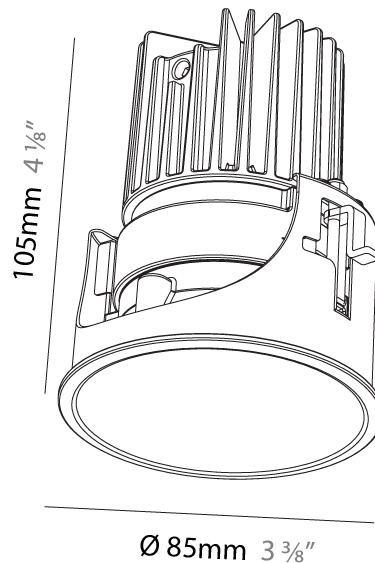

PHYSICAL

Shape: Round
Diameter (mm): 85
Diameter (in): 3 3/8
Height (mm): 105
Height (in): 4 1/8
Ceiling Thickness (mm): 5 - 30
Ceiling Thickness (in): 3/16 - 1 3/16
Min. Recessing Depth (mm): 110
Min. Recessing Depth (in): 4 5/16
Light Distribution: Downlight
Weight (kg): 0.322
Weight (lbs): 0.71
Installation Requirement: Non-insulated Ceiling only
Fixture Finish: SSR / BKV / CWI / CRY / HAB / UFT / ITA / RUA / FTG / MYG / LOD / PUS / FRO / FUP / KIA / POP / BLS / SPG / MEY / GOH / GUM / CHC / COM / ABZ / JAG / OBR / MOS / ROR
Fixture Material: Aluminum Die Cast
Cut-out Measurements: D = 80mm / 3 1/8"

ELECTRICAL

Lamp Type: LED (Zhaga Standard)
Input Wattage (W): 14.3
Total Output Wattage (W): 13
Dimming: Tri-Mode (Non-Dimming and Phase Dimming (120Vac only) and 0-10V Dimming)
Driver Included: No
Driver Location: Recessed Housing
Driver Type: Constant current - Universal
Housing: See components
Input Voltage (V): 120 - 277
Constant Current (MA): 350

LED

Number of LEDs: 1
Color Temperature (°K): 2700 / 3000 / 3500 / 4000
Max. Delivered Lumen (lm): 880 / 920 / 960 / 990
Nominal Lumen (lm): 1304 / 1352 / 1421 / 1450
CRI: >90 CRI
Lamp Life (hrs): 50000

OPTICAL

Reflector: 20 / 42 / 60
Adjustability: Fixed

RATINGS AND CERTIFICATIONS

Certified By: Certified for North American Standards
IP rating: IP65