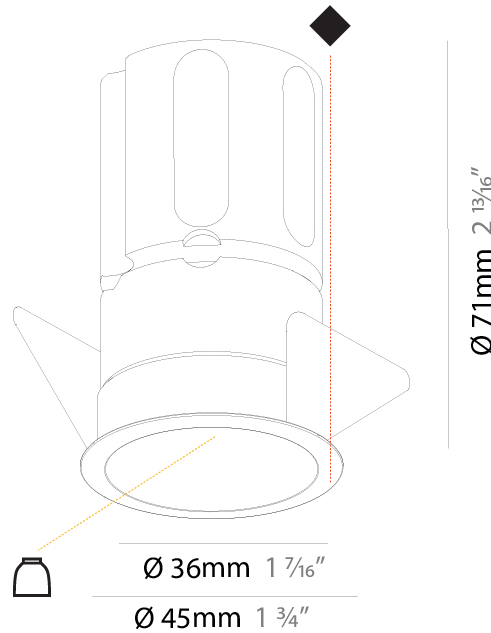

GENERAL

Series: Invader Standard
Brand: Prolicht
Division: Architectural
Mounting Type: Recessed
Mounting Location: Ceiling
Subcategory: Downlight

PHYSICAL

Shape: Round
Diameter (mm): 45
Diameter (in): 1 3/4
Height (mm): 71
Height (in): 2 13/16
Ceiling Thickness (mm): 10 / 12.5 / 15
Ceiling Thickness (in): 3/8 or 1/2 or 9/16
Min. Recessing Depth (mm): 150
Min. Recessing Depth (in): 5 7/8
Light Distribution: Downlight
Weight (kg): 0.102
Weight (lbs): 0.23
Fixture Finish: SSR / BKV / CWI / CRY / HAB / UFT / ITA / RUA / FTG / MYG / LOD / PUS / FRO / FUP / KIA / POP / BLS / SPG / MEY / GOH / GUM / CHC / COM / ABZ / JAG / OBR / MOS / ROR
Fixture Material: Aluminum
Cut-out Measurements: Dia: 41mm / 1 5/8"

ELECTRICAL

Lamp Type: LED (Zhaga Standard)
Input Wattage (W): 7.7
Total Output Wattage (W): 7
Dimming: Non-Dimmable
Driver Included: No
Driver Location: Remote
Driver Type: Constant Current - 120 / 277Vac
Driver Class: Class 2
Input Voltage (V): 120 - 277
Constant Current (MA): 250
Upon Request: 0-10Vdc dimming / Phase dimming 120Vac

LED

Number of LEDs: 1
Color Temperature (°K): 2700 / 3000 / 3500 / 4000
Max. Delivered Lumen (lm): 630 / 650 / 686 / 700
Nominal Lumen (lm): 731 / 762 / 801 / 817
CRI: >90 CRI
Lamp Life (hrs): 50000

OPTICAL

Reflector°: 33 / 47 / 65

RATINGS AND CERTIFICATIONS

Certified By: Certified for North American Standards
IP rating: IP20