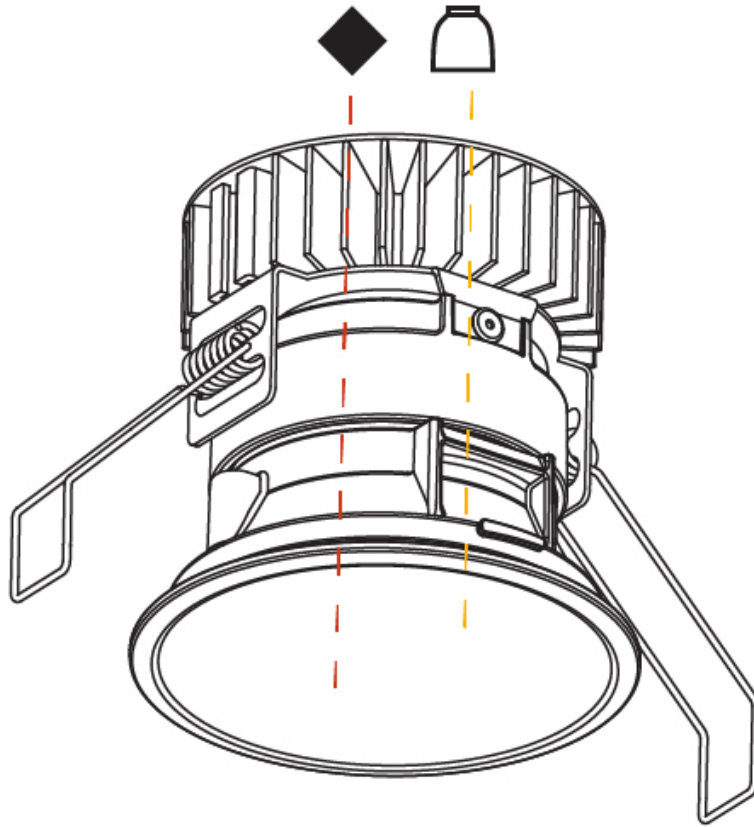

INVADER STANDARD RECESSED

A35603-

PROJECT _____

TYPE _____

SPECIFIER _____

QUANTITY _____

DATE _____

A